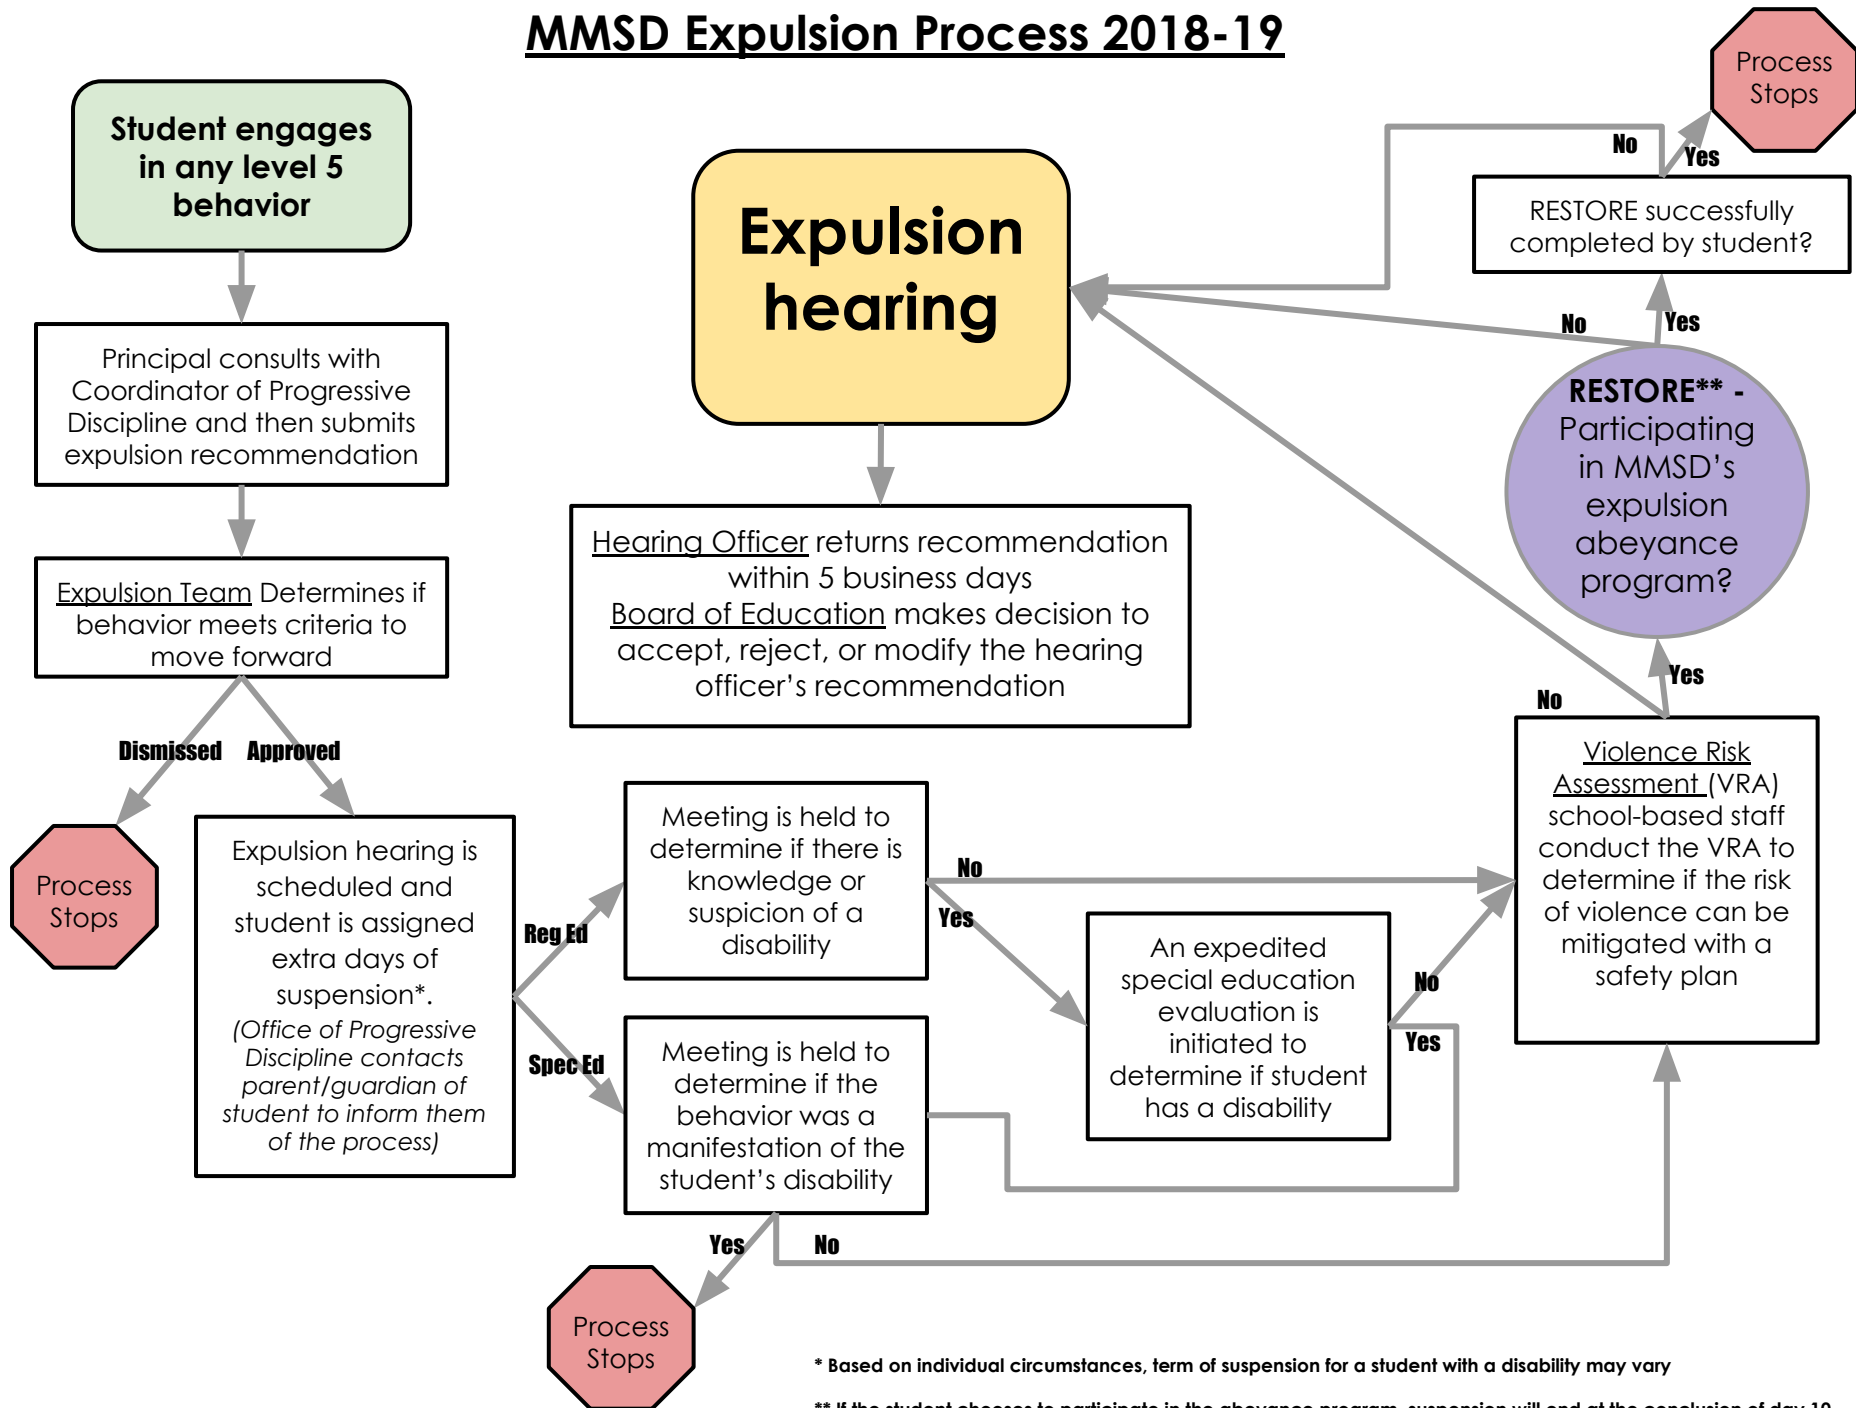

MMSD Expulsion Process 2018-19

* Based on individual circumstances, term of suspension for a student with a disability may vary

** If the student chooses to participate in the abeyance program, suspension will end at the conclusion of day 10